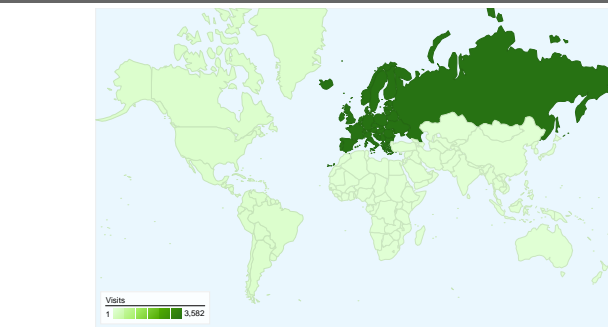

Previous: 52.75% (1.73%)

00:02:58 Avg. Time on Site

Previous: 00:03:13 (-7.90%)

51.49% % New Visits

Previous: 51.83% (-0.66%)

Map Overlay world

Visitors Overview

Traffic Sources Overview

City Detail: 1011821

Visitor Type	Visits	% visits
Returning Visitor		
May 19, 2009 - Jun 18, 2009	116	77.85%
Apr 18, 2009 - May 18, 2009	171	86.36%
% Change	-32.16%	-9.86%
New Visitor		
May 19, 2009 - Jun 18, 2009	33	22.15%
Apr 18, 2009 - May 18, 2009	27	13.64%
% Change	22.22%	62.42%

3,688 visits came from 5 continents

Site Usage

Visits 3,688 Previous: 3,604 (2.33%)	Pages/Visit 2.59 Previous: 2.68 (-3.53%)	Avg. Time on Site 00:02:58 Previous: 00:03:13 (-7.90%)	% New Visits 51.68% Previous: 51.91% (-0.45%)	Bounce Rate 53.66% Previous: 52.75% (1.73%)	
Continent	Visits	Pages/Visit	Avg. Time on Site	% New Visits	Bounce Rate
Europe					
May 19, 2009 - June 18, 2009	3,582	2.57	00:02:54	51.79%	53.82%
April 18, 2009 - May 18, 2009	3,449	2.69	00:03:15	52.28%	52.42%
% Change	3.86%	-4.37%	-10.76%	-0.94%	2.68%
Americas					
May 19, 2009 - June 18, 2009	84	3.23	00:04:56	48.81%	48.81%
April 18, 2009 - May 18, 2009	108	2.29	00:02:07	44.44%	65.74%
% Change	-22.22%	41.06%	133.11%	9.82%	-25.75%
Asia					
May 19, 2009 - June 18, 2009	19	2.74	00:04:46	36.84%	47.37%