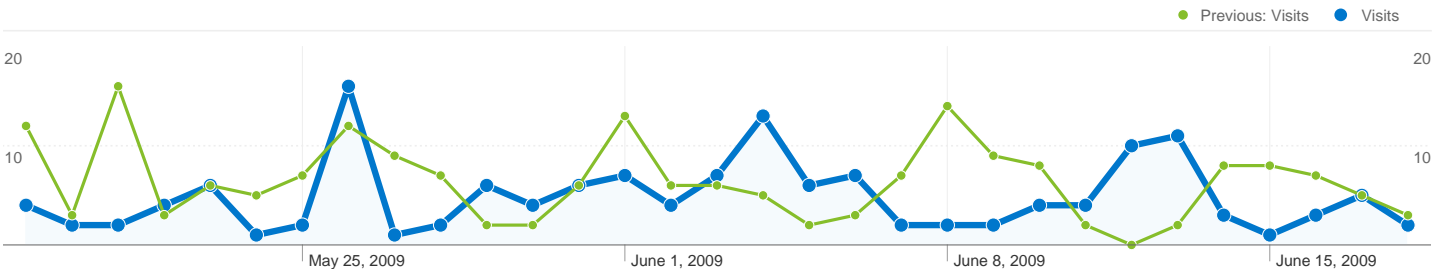

City Detail:

Deva

May 19, 2009 - Jun 18, 2009

Comparing to: Apr 18, 2009 - May 18, 2009

This city sent 149 visits via 2 visitor types

Site Usage

Visits 149 Previous: 198 (-24.75%)	Pages/Visit 3.61 Previous: 3.63 (-0.57%)	Avg. Time on Site 00:06:23 Previous: 00:06:14 (2.26%)	% New Visits 22.15% Previous: 13.64% (62.42%)	Bounce Rate 41.61% Previous: 31.82% (30.78%)	
Visitor Type	Visits	Pages/Visit	Avg. Time on Site	% New Visits	Bounce Rate
Returning Visitor					
May 19, 2009 - June 18, 2009	116	3.87	00:07:13	0.00%	34.48%
April 18, 2009 - May 18, 2009	171	3.85	00:06:57	0.00%	28.65%
% Change	-32.16%	0.44%	3.87%	0.00%	20.34%
New Visitor					
May 19, 2009 - June 18, 2009	33	2.70	00:03:27	100.00%	66.67%
April 18, 2009 - May 18, 2009	27	2.22	00:01:46	100.00%	51.85%
% Change	22.22%	21.36%	95.53%	0.00%	28.57%