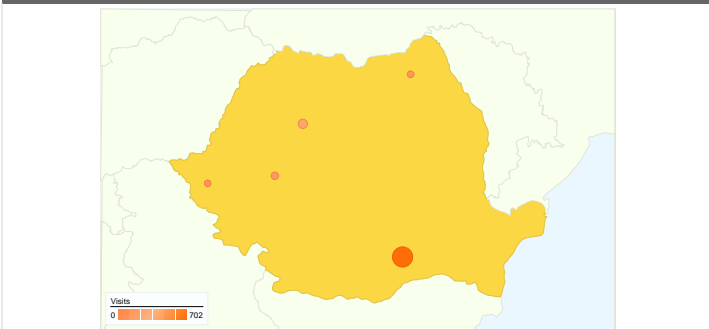

Map Overlay RO

Content by Title

Page Title	Pageviews	% visits
Biserica Adventista Deva, predici,muzica crestina,invataturi		
May 19, 2009 - Jun 18, 2009	1,871	19.61%
Apr 18, 2009 - May 18, 2009	1,819	18.82%
% Change	2.86%	4.20%
Ascultati albume de muzica crestina,predici,transmisiuni tv		
May 19, 2009 - Jun 18, 2009	950	9.96%
Apr 18, 2009 - May 18, 2009	843	8.72%
% Change	12.69%	14.16%
Asculta muzica crestina adventista promovata de		
May 19, 2009 - Jun 18, 2009	387	4.06%
Apr 18, 2009 - May 18, 2009	417	4.31%
% Change	-7.19%	-5.99%
Biserica Adventista de Ziua a Saptea, comunitatea Deva, Scoala		
May 19, 2009 - Jun 18, 2009	375	3.93%
Apr 18, 2009 - May 18, 2009	388	4.01%
% Change	-3.35%	-2.09%
Descarca materiale de pe site-ul nostru		
May 19, 2009 - Jun 18, 2009	367	3.85%
Apr 18, 2009 - May 18, 2009	620	6.42%
% Change	-40.81%	-40.04%