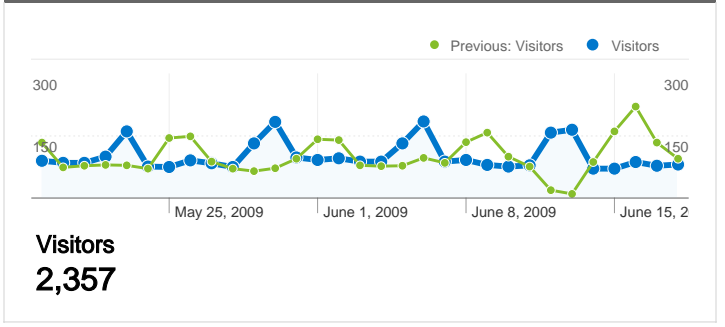

Site Usage

3,688 Visits

Previous: 3,604 (2.33%)

9,540 Pageviews

Previous: 9,664 (-1.28%)

2.59 Pages/Visit

Previous: 2.68 (-3.53%)

53.66% Bounce Rate

Previous: 52.75% (1.73%)

00:02:58 Avg. Time on Site

Previous: 00:03:13 (-7.90%)

51.49% % New Visits

Previous: 51.83% (-0.66%)

Map Overlay world

Visitors Overview

Traffic Sources Overview

City Detail: 1011821

Visitor Type	Visits	% visits
Returning Visitor		
May 19, 2009 - Jun 18, 2009	116	77.85%
Apr 18, 2009 - May 18, 2009	171	86.36%
% Change	-32.16%	-9.86%
New Visitor		
May 19, 2009 - Jun 18, 2009	33	22.15%
Apr 18, 2009 - May 18, 2009	27	13.64%
% Change	22.22%	62.42%

3,688 visits came from 5 continents

Site Usage

Visits 3,688 Previous: 3,604 (2.33%)	Pages/Visit 2.59 Previous: 2.68 (-3.53%)	Avg. Time on Site 00:02:58 Previous: 00:03:13 (-7.90%)	% New Visits 51.68% Previous: 51.91% (-0.45%)	Bounce Rate 53.66% Previous: 52.75% (1.73%)	
Continent	Visits	Pages/Visit	Avg. Time on Site	% New Visits	Bounce Rate
Europe					
May 19, 2009 - June 18, 2009	3,582	2.57	00:02:54	51.79%	53.82%
April 18, 2009 - May 18, 2009	3,449	2.69	00:03:15	52.28%	52.42%
% Change	3.86%	-4.37%	-10.76%	-0.94%	2.68%
Americas					
May 19, 2009 - June 18, 2009	84	3.23	00:04:56	48.81%	48.81%
April 18, 2009 - May 18, 2009	108	2.29	00:02:07	44.44%	65.74%
% Change	-22.22%	41.06%	133.11%	9.82%	-25.75%
Asia					
May 19, 2009 - June 18, 2009	19	2.74	00:04:46	36.84%	47.37%