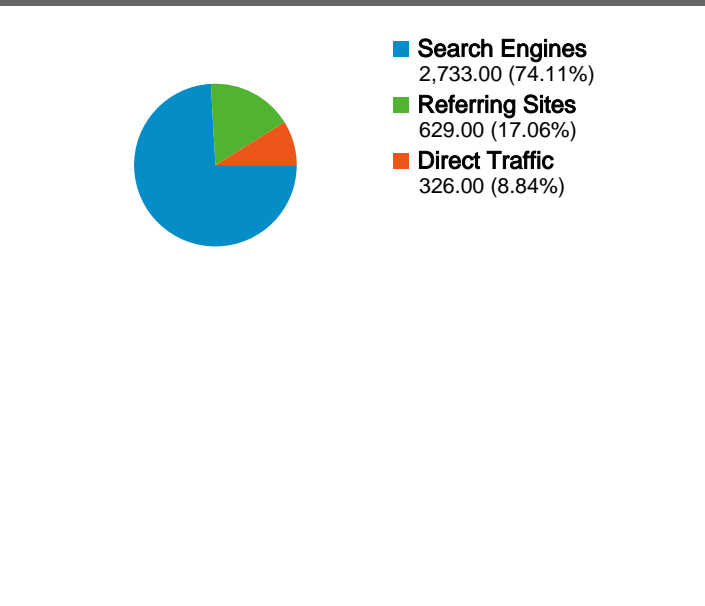

Site Usage

3,688 Visits

Previous: 3,604 (2.33%)

9,540 Pageviews

Previous: 9,664 (-1.28%)

2.59 Pages/Visit

Previous: 2.68 (-3.53%)

53.66% Bounce Rate

Previous: 52.75% (1.73%)

00:02:58 Avg. Time on Site

Previous: 00:03:13 (-7.90%)

51.49% % New Visits

Previous: 51.83% (-0.66%)

Map Overlay world

Visitors Overview

Traffic Sources Overview

3,688 visits came from 5 continents

Site Usage

Visits 3,688 Previous: 3,604 (2.33%)	Pages/Visit 2.59 Previous: 2.68 (-3.53%)	Avg. Time on Site 00:02:58 Previous: 00:03:13 (-7.90%)	% New Visits 51.68% Previous: 51.91% (-0.45%)	Bounce Rate 53.66% Previous: 52.75% (1.73%)	
Continent	Visits	Pages/Visit	Avg. Time on Site	% New Visits	Bounce Rate
Europe					
May 19, 2009 - June 18, 2009	3,582	2.57	00:02:54	51.79%	53.82%
April 18, 2009 - May 18, 2009	3,449	2.69	00:03:15	52.28%	52.42%
% Change	3.86%	-4.37%	-10.76%	-0.94%	2.68%
Americas					
May 19, 2009 - June 18, 2009	84	3.23	00:04:56	48.81%	48.81%
April 18, 2009 - May 18, 2009	108	2.29	00:02:07	44.44%	65.74%
% Change	-22.22%	41.06%	133.11%	9.82%	-25.75%
Asia					
May 19, 2009 - June 18, 2009	19	2.74	00:04:46	36.84%	47.37%

All traffic sources sent a total of 3,688 visits

8.84% Direct Traffic

Previous: 8.66% (2.11%)

17.06% Referring Sites

Previous: 19.67% (-13.30%)

74.11% Search Engines

Previous: 71.67% (3.40%)

- **Search Engines**
2,733.00 (74.11%)
- **Referring Sites**
629.00 (17.06%)
- **Direct Traffic**
326.00 (8.84%)