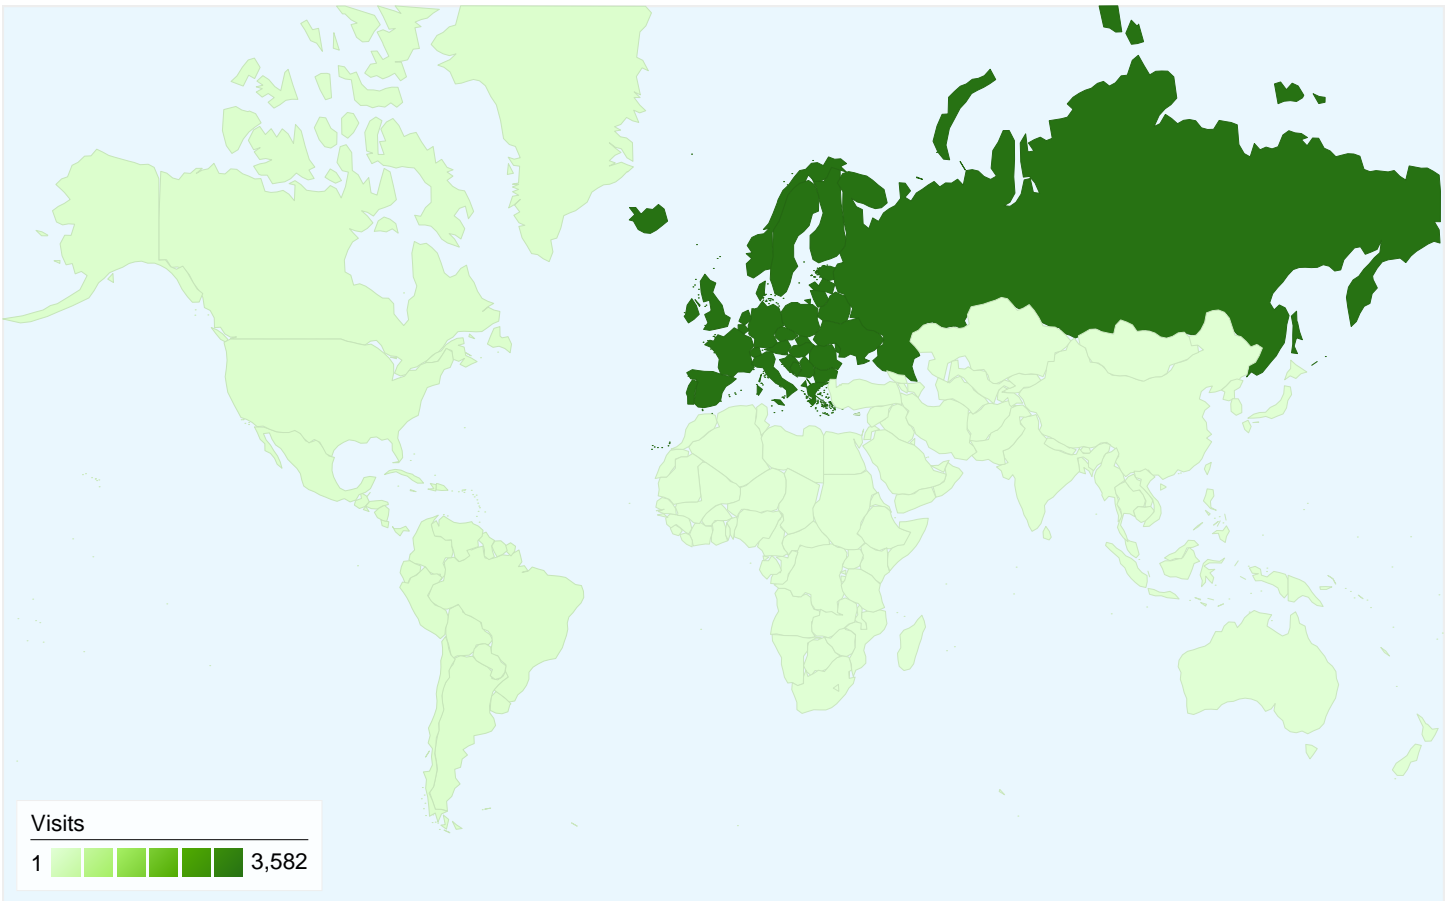

Previous: 52.75% (1.73%)

00:02:58 Avg. Time on Site

Previous: 00:03:13 (-7.90%)

51.49% % New Visits

Previous: 51.83% (-0.66%)

Map Overlay world

Visitors Overview

Traffic Sources Overview

City Detail: 1011821

Visitor Type	Visits	% visits
Returning Visitor		
May 19, 2009 - Jun 18, 2009	116	77.85%
Apr 18, 2009 - May 18, 2009	171	86.36%
% Change	-32.16%	-9.86%
New Visitor		
May 19, 2009 - Jun 18, 2009	33	22.15%
Apr 18, 2009 - May 18, 2009	27	13.64%
% Change	22.22%	62.42%

3,688 visits came from 5 continents

Site Usage

Visits 3,688 Previous: 3,604 (2.33%)	Pages/Visit 2.59 Previous: 2.68 (-3.53%)	Avg. Time on Site 00:02:58 Previous: 00:03:13 (-7.90%)	% New Visits 51.68% Previous: 51.91% (-0.45%)	Bounce Rate 53.66% Previous: 52.75% (1.73%)	
Continent	Visits	Pages/Visit	Avg. Time on Site	% New Visits	Bounce Rate
Europe					
May 19, 2009 - June 18, 2009	3,582	2.57	00:02:54	51.79%	53.82%
April 18, 2009 - May 18, 2009	3,449	2.69	00:03:15	52.28%	52.42%
% Change	3.86%	-4.37%	-10.76%	-0.94%	2.68%
Americas					
May 19, 2009 - June 18, 2009	84	3.23	00:04:56	48.81%	48.81%
April 18, 2009 - May 18, 2009	108	2.29	00:02:07	44.44%	65.74%
% Change	-22.22%	41.06%	133.11%	9.82%	-25.75%
Asia					
May 19, 2009 - June 18, 2009	19	2.74	00:04:46	36.84%	47.37%